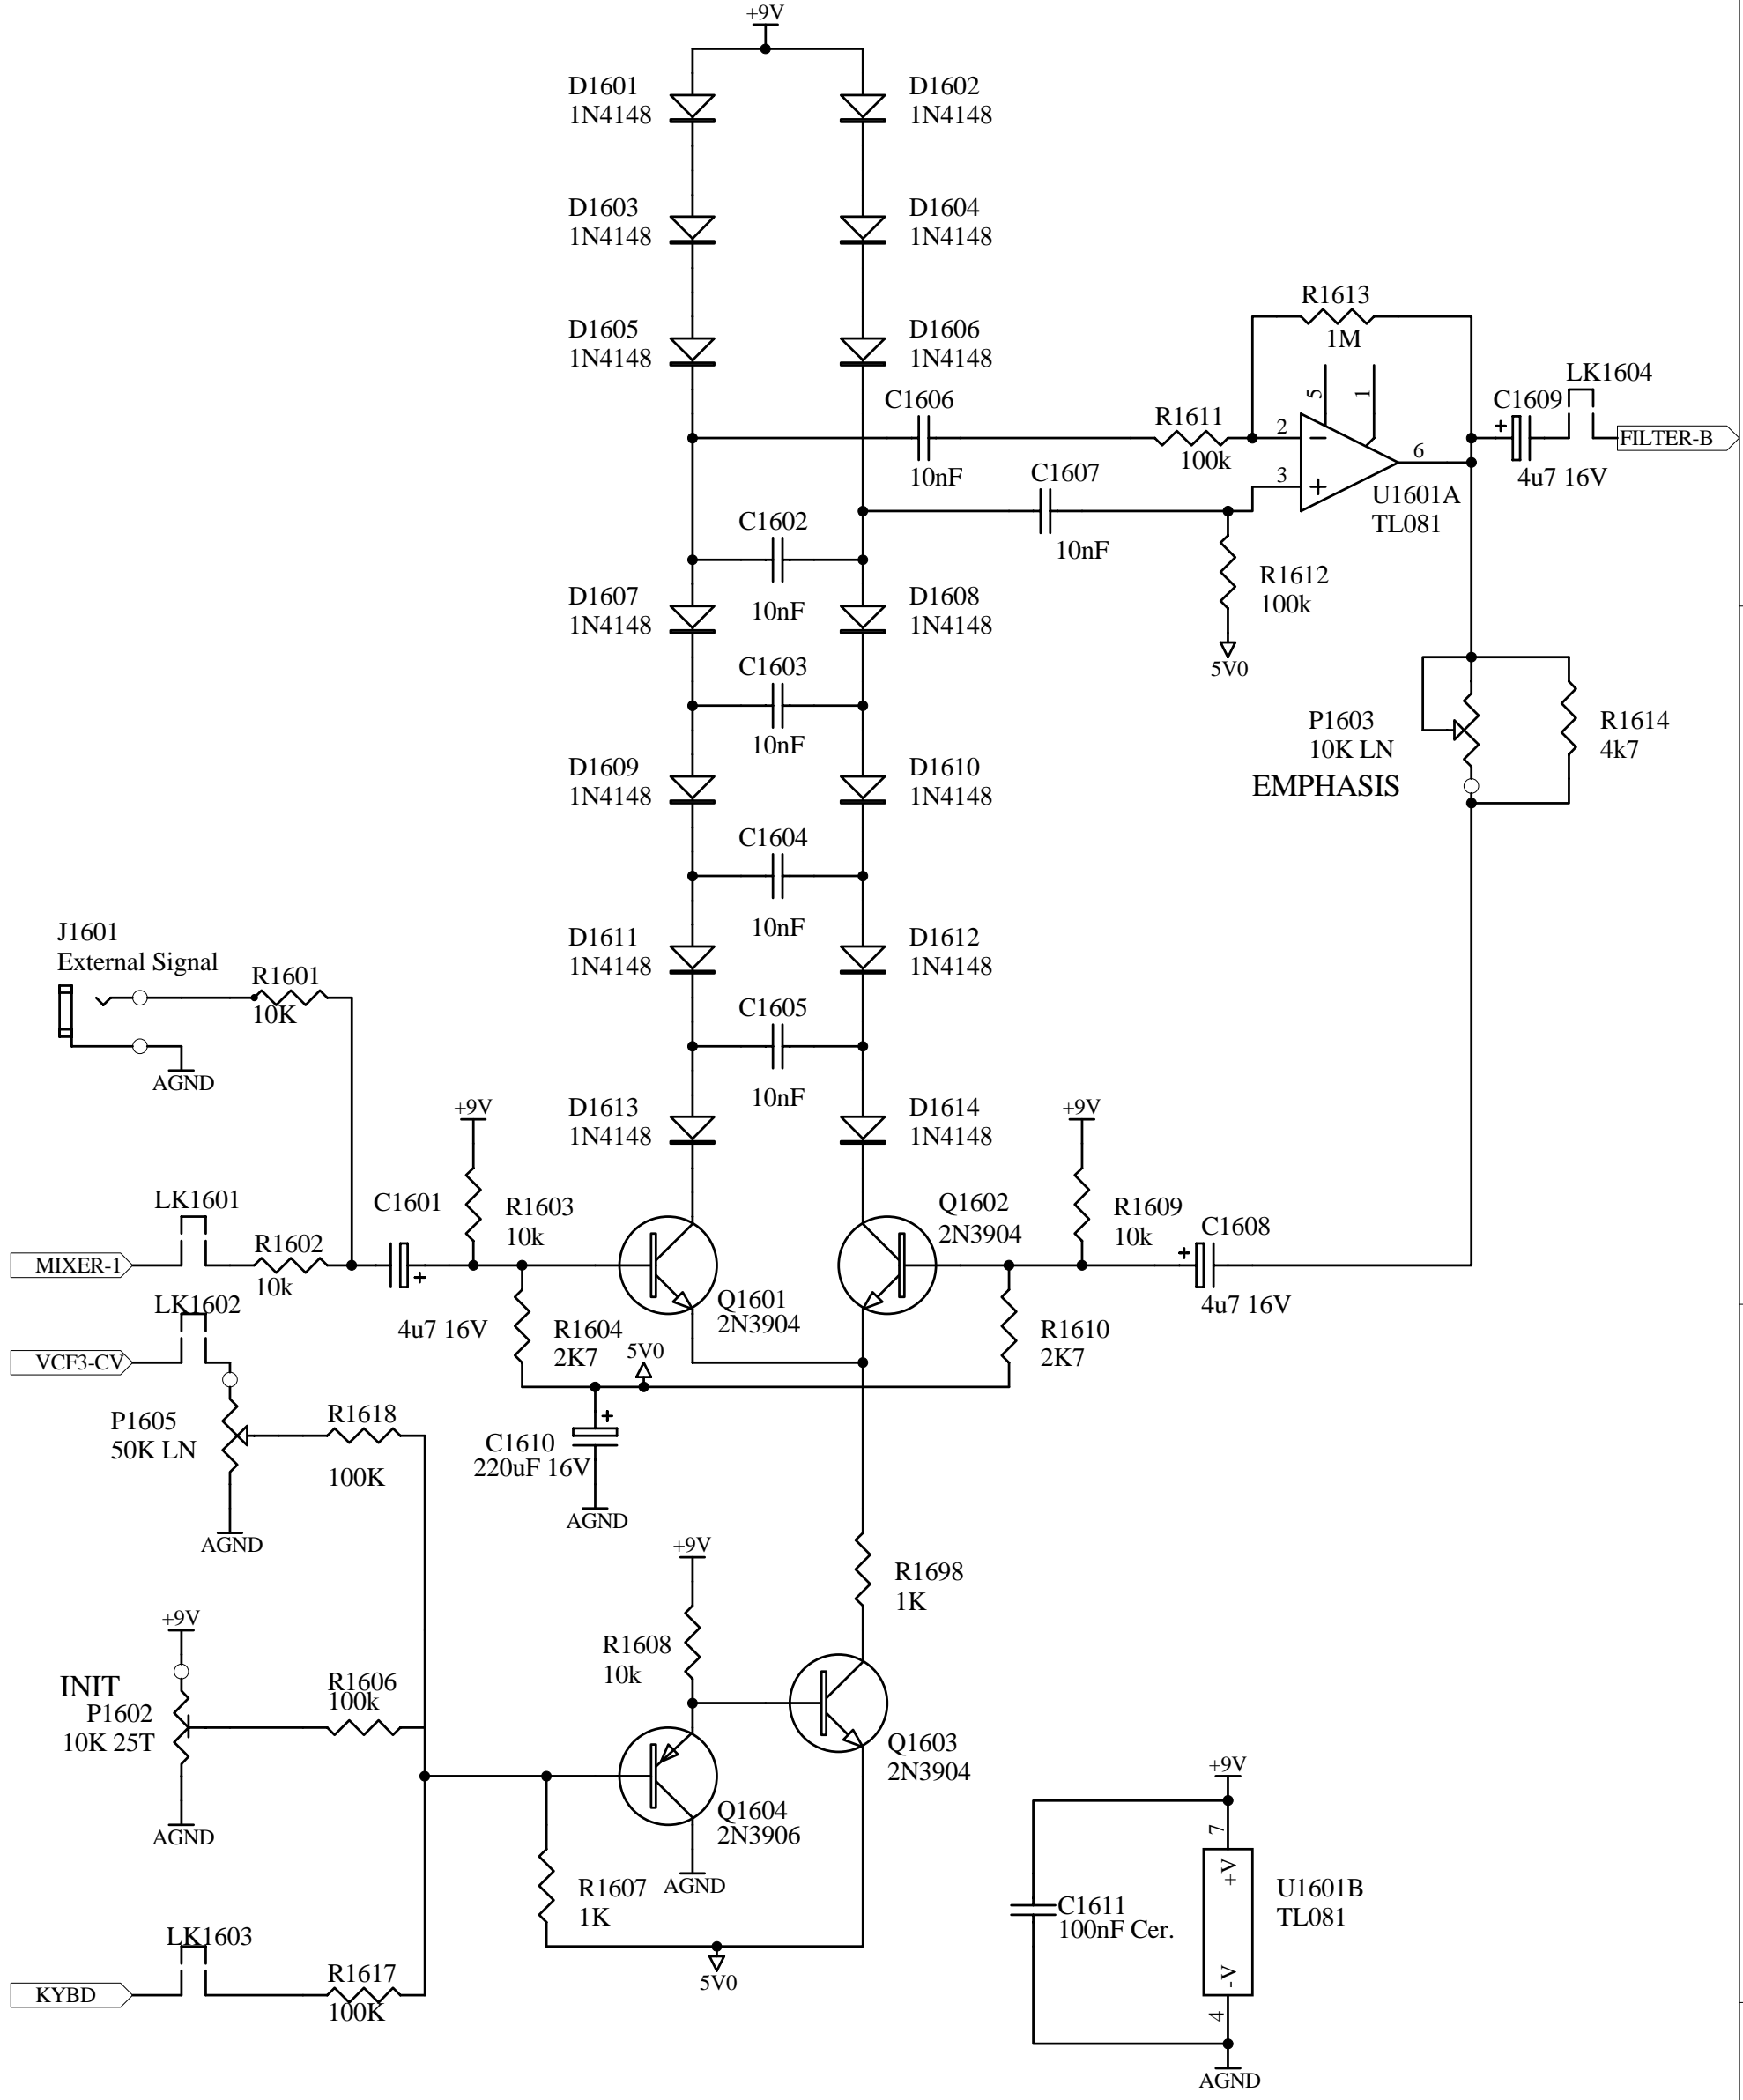

D

C

B

A

D

C

B

A

Elby Designs
 9 Follan Close
 Kariiong, NSW 2250
 Australia

Pixie (EDP WASP Clone) - Diode-Ladder Filter VCF3

Size A4	FCSM No.	DWG No.	Rev B
Scale	Sheet 16 of 20		