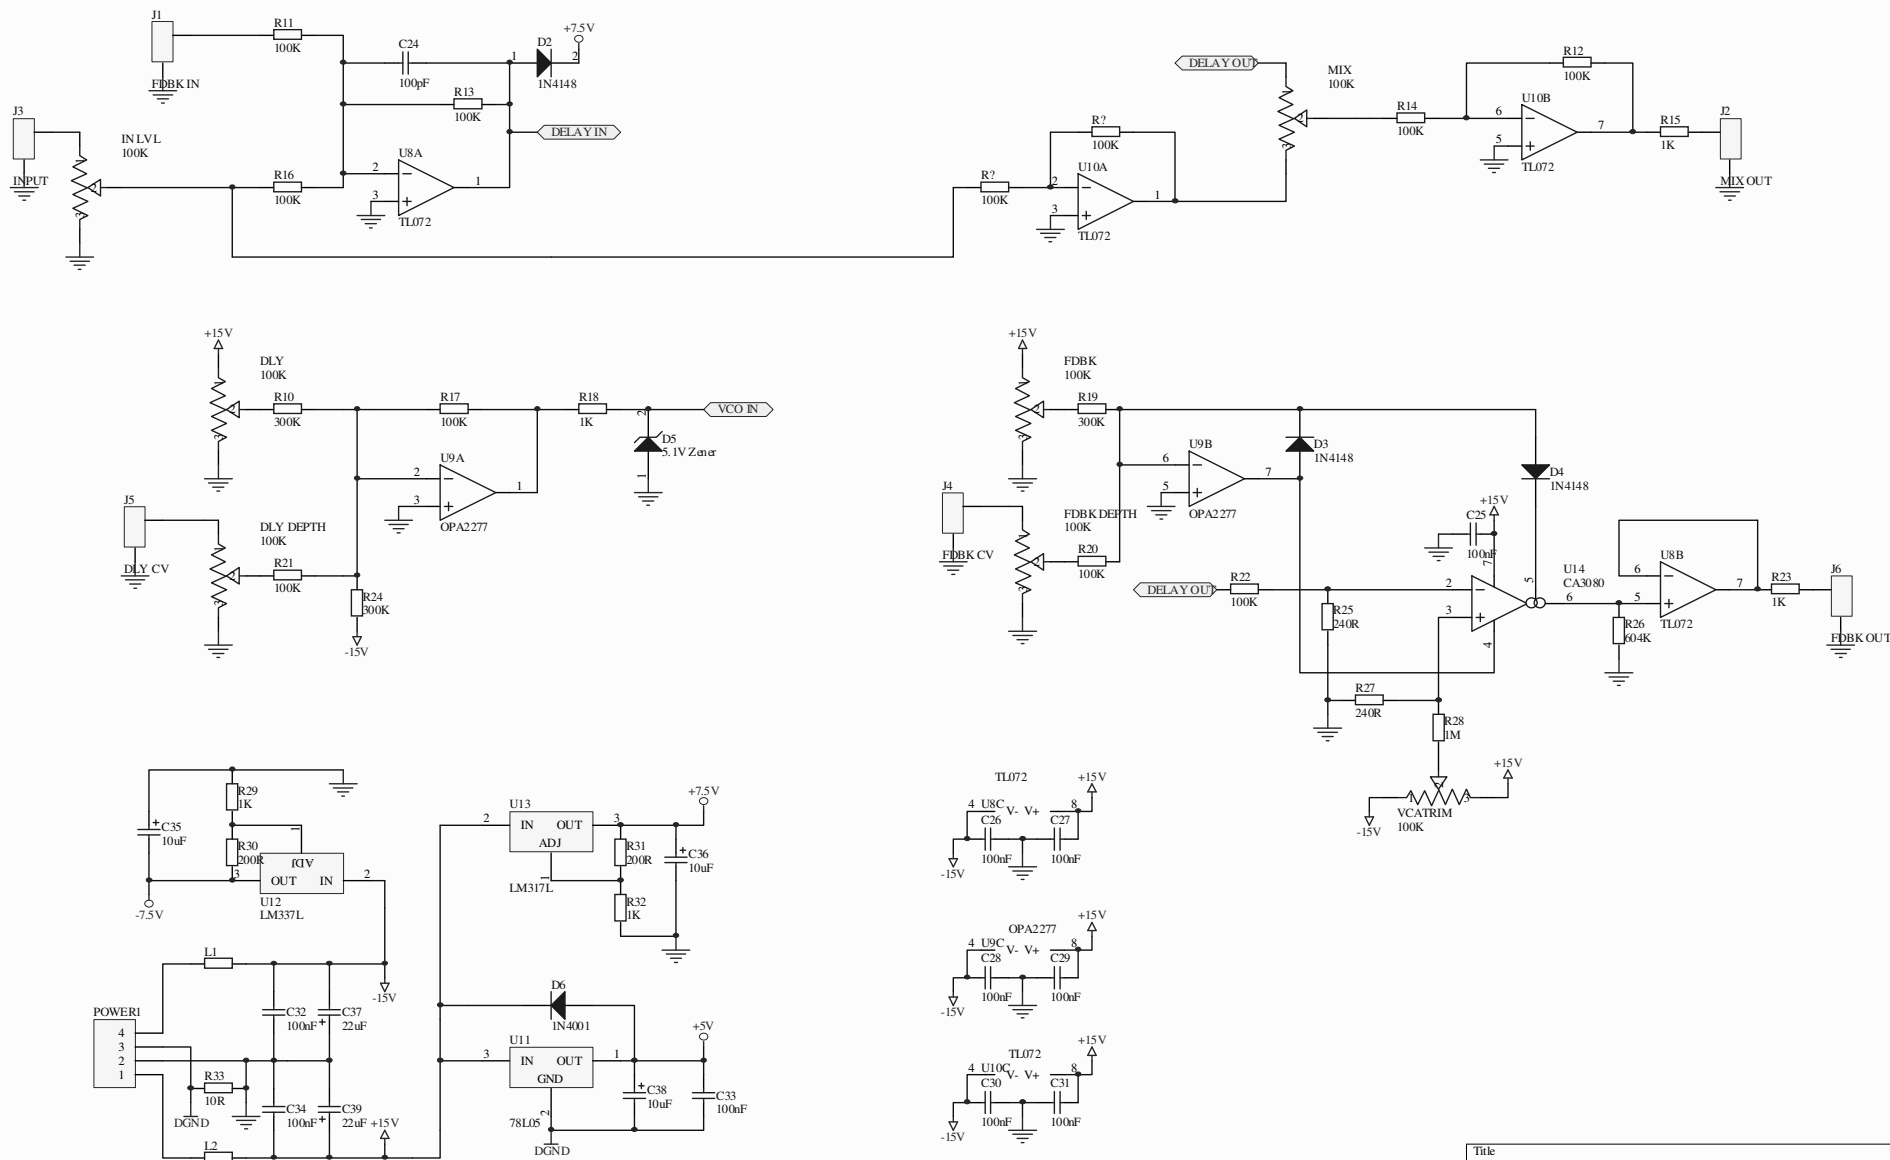

Title 2395 VC-Echo - Page 1		
Size B	Number	Revision Revision 1.01
Date 9/22/2004	Sheet of	
File C:\In\VC_Delay_Rev1_pg1.SchDoc	Drawn By:	Ryan Williams

Title 2395 VC-Echo - Page 2		
Size B	Number	Revision Revision 1.01
Date: 9/22/2004	Sheet of	
File: C:\nrv\VC_Delay_Rev1_pg2.SchDoc	Drawn By:	Ryan Williams