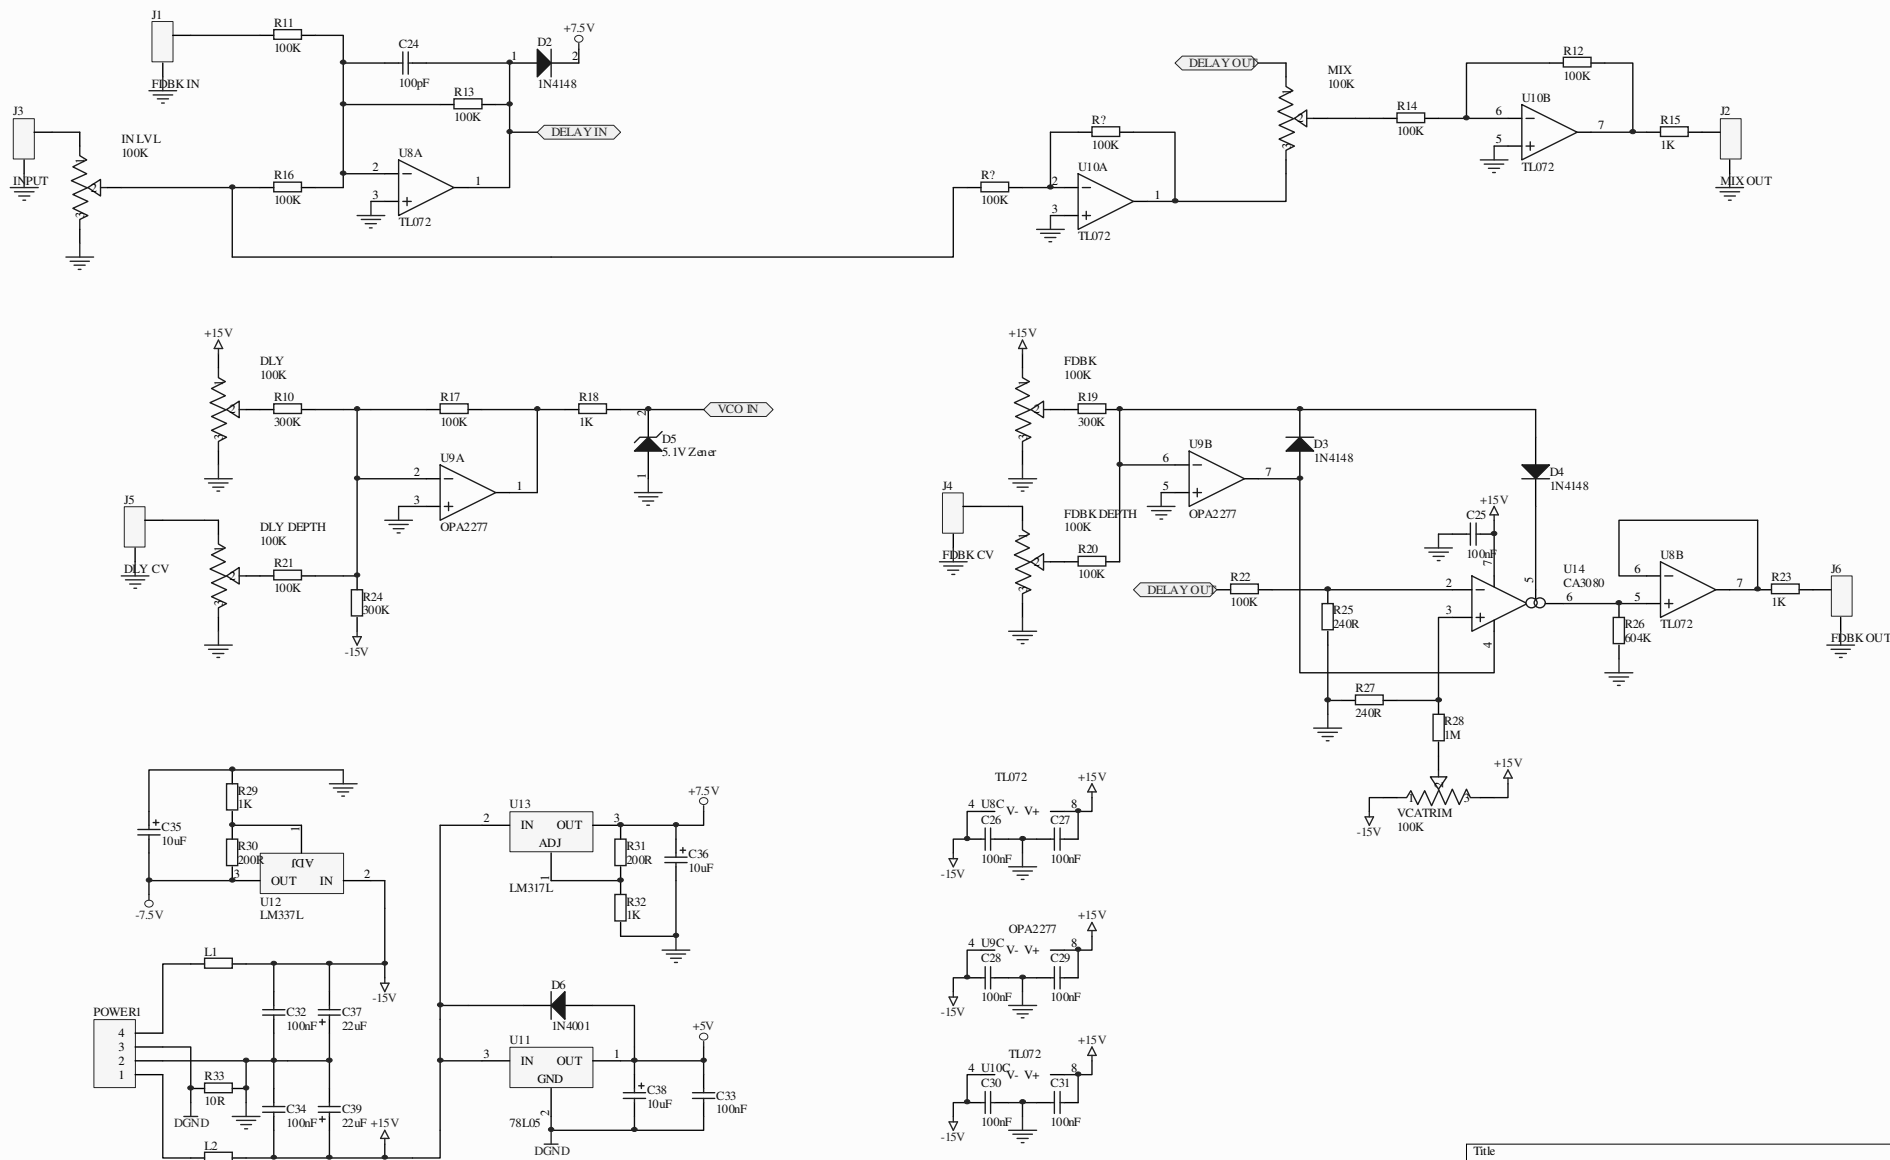

Title 2395 VC-Echo - Page 1		
Size B	Number	Revision Revision 1.01
Date 9/22/2004	Sheet of	Drawn By Ryan Williams
File C:\n161\VC_Delay_Rev1_pg1.SchDoc		

Title 2395 VC-Echo - Page 2		
Size B	Number	Revision Revision 1.01
Date: 9/22/2004	Sheet of	
File: C:\nrv\VC_Delay_Rev1_pg2.SchDoc	Drawn By:	Ryan Williams