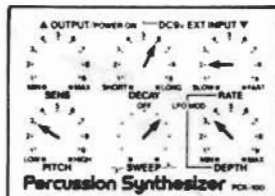

Sound Sample

★ Ambulance siren

★ Bell of Buddhist temple

can be varied in broad range by adjusting three volume: PITCH, RATE, and DEPTH.

★ UFO

★ HT~MT~LT~BD (Drum)

Maintain a pitch slightly to a low side by adjusting SWEEP.

★ Synth-drum No. 1

★ Synth-drum No. 2

★ Mokugyo (Wooden gong)

Maintain a pitch slightly to a high side by adjusting SWEEP

★ Glass

★ Metal

Do not have effect too deep. (DEPTH)