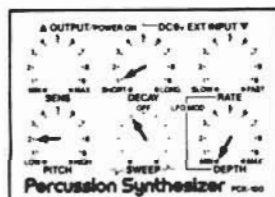

Sound Sample

★ Ambulance siren

★ Bell of Buddhist temple

can be varied in broad range by adjusting three volume: PITCH, RATE, and DEPTH.

★ UFO

★ HT~MT~LT~BD (Drum)

Maintain a pitch slightly to a low side by adjusting SWEEP.

★ Synth-drum No. 1

★ Synth-drum No. 2

★ Mokugyo (Wooden gong)

Maintain a pitch slightly to a high side by adjusting SWEEP

★ Glass

★ Metal

Do not have effect too deep. (DEPTH)