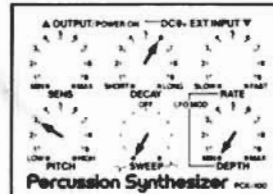

Sound Sample

★ Ambulance siren

★ Bell of Buddhist temple

can be varied in broad range by adjusting three volume: PITCH, RATE, and DEPTH.

★ UFO

★ HT~MT~LT~BD (Drum)

Maintain a pitch slightly to a low side by adjusting SWEEP.

★ Synth-drum No. 1

★ Synth-drum No. 2

★ Mokugyo (Wooden gong)

Maintain a pitch slightly to a high side by adjusting SWEEP

★ Glass

★ Metal

Do not have effect too deep. (DEPTH)