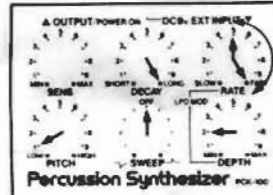

Sound Sample

★ Ambulance siren

★ Bell of Buddhist temple

can be varied in broad range by adjusting three volume: PITCH, RATE, and DEPTH.

★ UFO

★ HT~MT~LT~BD (Drum)

Maintain a pitch slightly to a low side by adjusting SWEEP.

★ Synth-drum No. 1

★ Synth-drum No. 2

★ Mokugyo (Wooden gong)

Maintain a pitch slightly to a high side by adjusting SWEEP

★ Glass

★ Metal

Do not have effect too deep. (DEPTH)