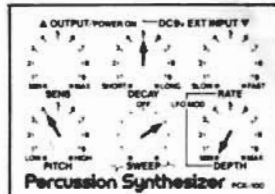

Sound Sample

★ Ambulance siren

★ Bell of Buddhist temple

can be varied in broad range by adjusting three volume: PITCH, RATE, and DEPTH.

★ UFO

★ HT~MT~LT~BD (Drum)

Maintain a pitch slightly to a low side by adjusting SWEEP.

★ Synth-drum No. 1

★ Synth-drum No. 2

★ Mokugyo (Wooden gong)

Maintain a pitch slightly to a high side by adjusting SWEEP

★ Glass

★ Metal

Do not have effect too deep. (DEPTH)