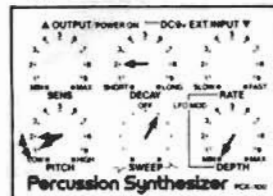

Sound Sample

★ Ambulance siren

★ Bell of Buddhist temple

can be varied in broad range by adjusting three volume: PITCH, RATE, and DEPTH.

★ UFO

★ HT~MT~LT~BD (Drum)

Maintain a pitch slightly to a low side by adjusting SWEEP.

★ Synth-drum No. 1

★ Synth-drum No. 2

★ Mokugyo (Wooden gong)

Maintain a pitch slightly to a high side by adjusting SWEEP

★ Glass

★ Metal

Do not have effect too deep. (DEPTH)