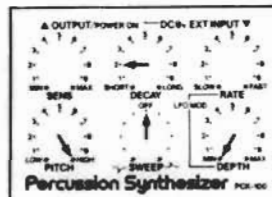

Sound Sample

★ Ambulance siren

★ Bell of Buddhist temple

can be varied in broad range by adjusting three volume: PITCH, RATE, and DEPTH.

★ UFO

★ HT~MT~LT~BD (Drum)

Maintain a pitch slightly to a low side by adjusting SWEEP.

★ Synth-drum No. 1

★ Synth-drum No. 2

★ Mokugyo (Wooden gong)

Maintain a pitch slightly to a high side by adjusting SWEEP

★ Glass

★ Metal

Do not have effect too deep. (DEPTH)