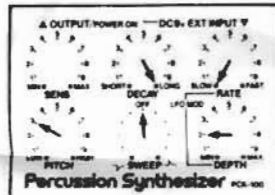

Sound Sample

★ Ambulance siren

★ Bell of Buddhist temple

can be varied in broad range by adjusting three volume: PITCH, RATE, and DEPTH.

★ UFO

★ HT~MT~LT~BD (Drum)

Maintain a pitch slightly to a low side by adjusting SWEEP.

★ Synth-drum No. 1

★ Synth-drum No. 2

★ Mokugyo (Wooden gong)

Maintain a pitch slightly to a high side by adjusting SWEEP

★ Glass

★ Metal

Do not have effect too deep. (DEPTH)